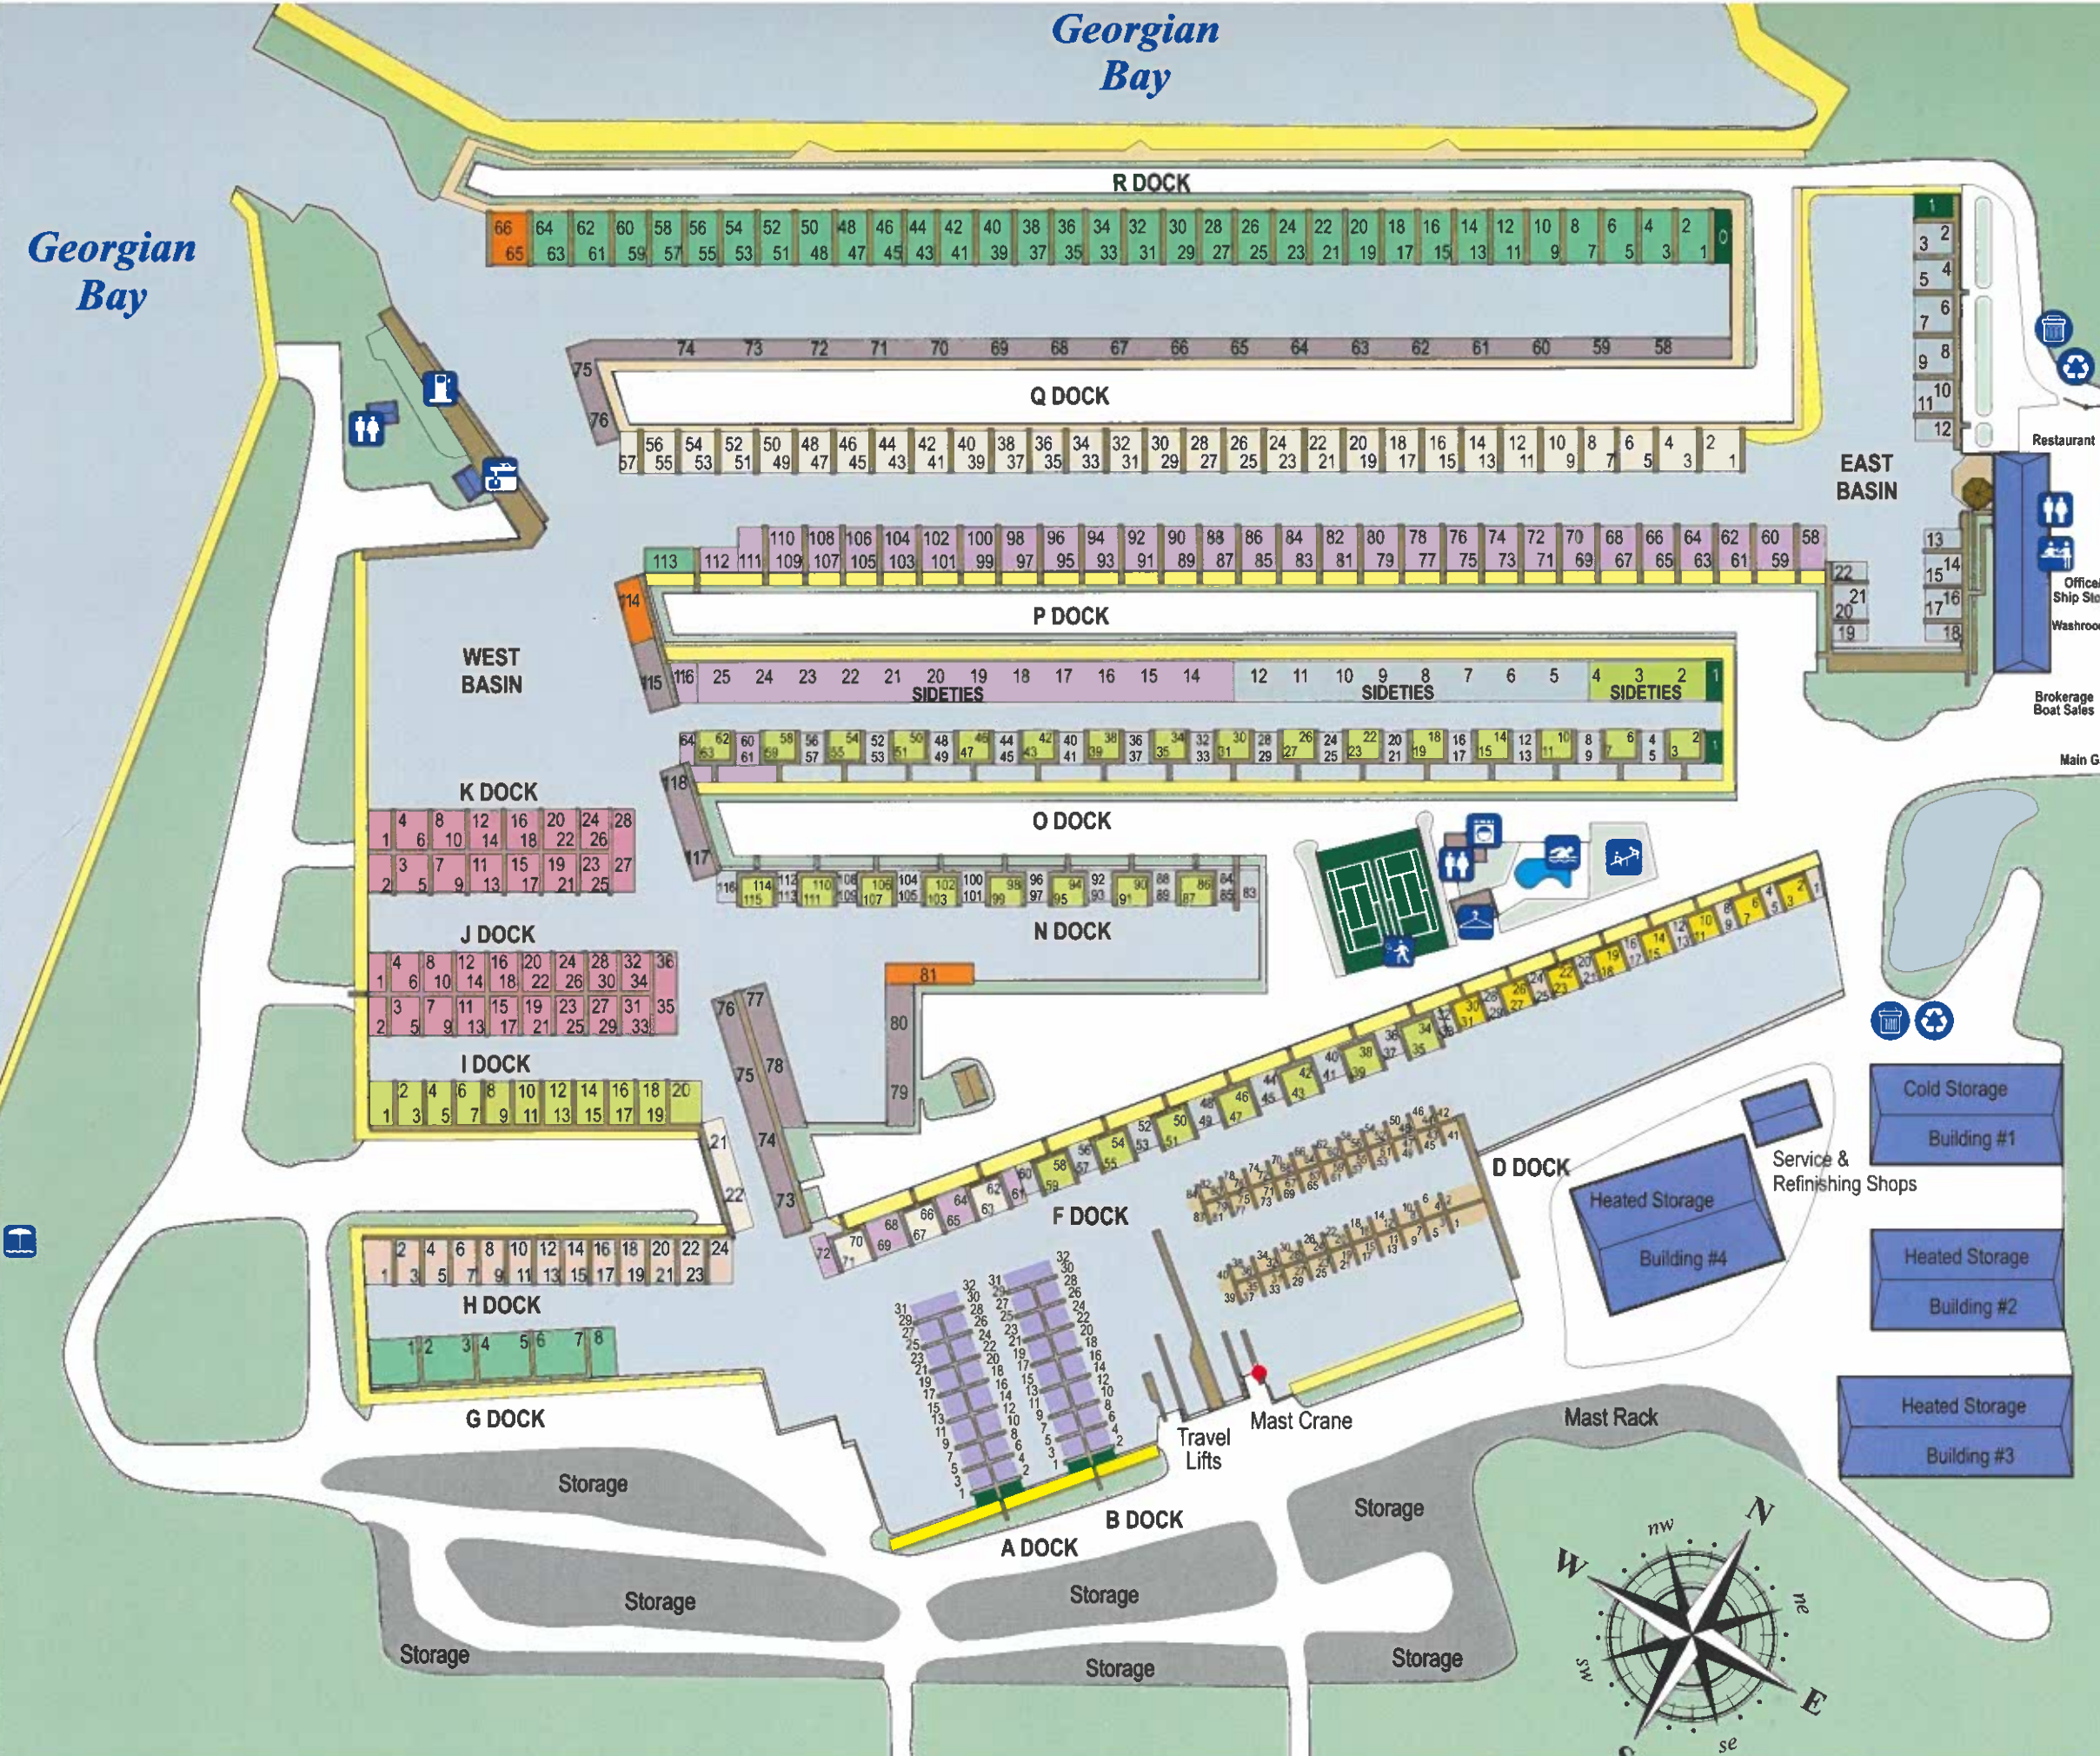

WYE HERITAGE — MARINE RESORT —

Georgian Bay

Georgian Bay

Ogden's Beach Road

LEGEND

- Office / Ships Store
- Washrooms / Showers
- Swimming Pool
- Change Room
- Laundry
- Fuel Dock/Dock Shop
- Pump Out
- Tennis/Basketball Court
- Recycling
- Garbage
- Security Gates
- Playground
- Beach
- 24' Finger
- 24' 30A Finger
- 26' 30A Finger
- 28' 30A Finger
- 30' 30A Finger
- 30' 30A Drive-To
- 32' 30A Drive-To
- 36' 30A Drive-To
- 40' 30A/60A Drive-To
- 45' 30A/60A Drive-To
- 50' 30A/60A Drive-To
- 60' 30A/50A Drive-To
- 70' 50A Longside
- PWC Slips
- Building #1
- Building #2
- Building #3
- Building #4