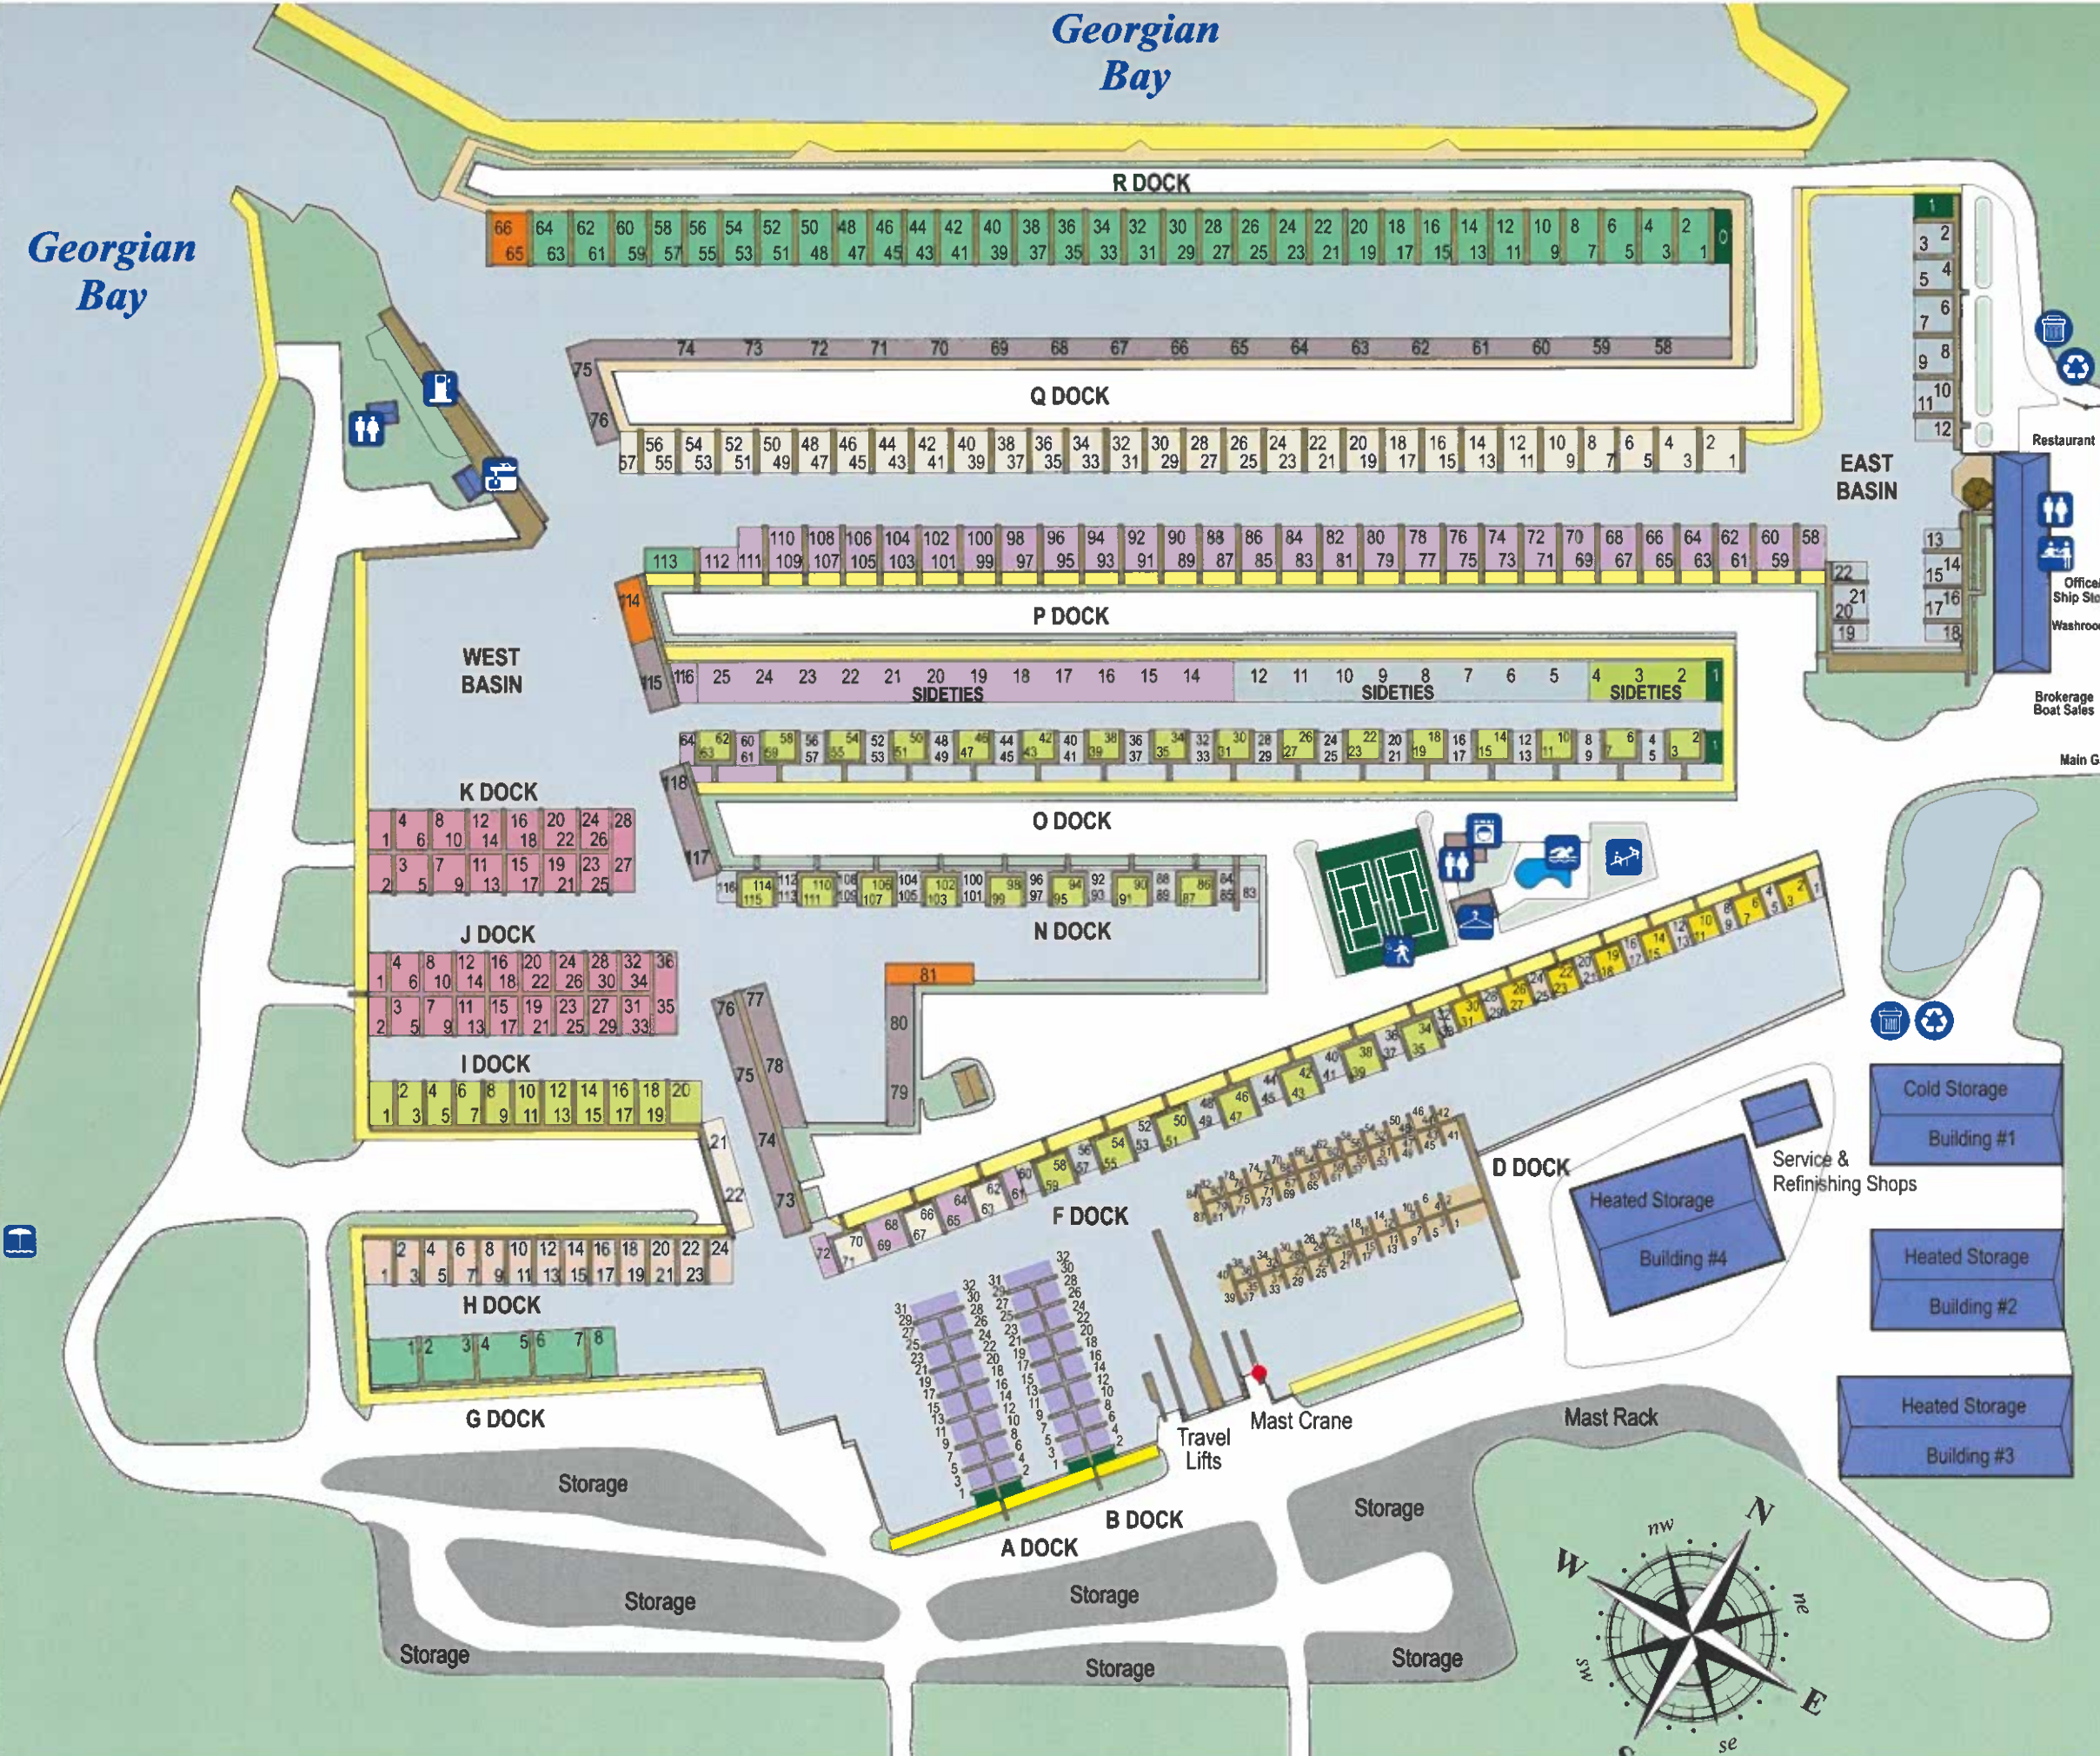

# WYE HERITAGE — MARINE RESORT —

Georgian Bay

Georgian Bay

Ogden's Beach Road

## LEGEND

- Office / Ships Store
- Washrooms / Showers
- Swimming Pool
- Change Room
- Laundry
- Fuel Dock/Dock Shop
- Pump Out
- Tennis/Basketball Court
- Recycling
- Garbage
- Security Gates
- Playground
- Beach
- 24' Finger
- 24' 30A Finger
- 26' 30A Finger
- 28' 30A Finger
- 30' 30A Finger
- 30' 30A Drive-To
- 32' 30A Drive-To
- 36' 30A Drive-To
- 40' 30A/60A Drive-To
- 45' 30A/60A Drive-To
- 50' 30A/60A Drive-To
- 60' 30A/50A Drive-To
- 70' 50A Longside
- PWC Slips
- Building #1
- Heated Storage Building #2
- Heated Storage Building #3
- Heated Storage Building #4
- Cold Storage
- Service & Refinishing Shops